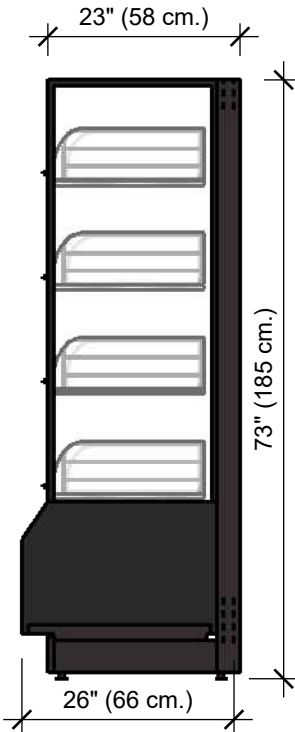

BAKERY SECTION

BREAD DRAWER DISPLAY | SELF BACK PULL DRAWERS WITH FRONT GLASS AND
OPTIONAL LIGHTS | GLOVES, BAG AND TONGS HOLDER

Item Code **BK004202**