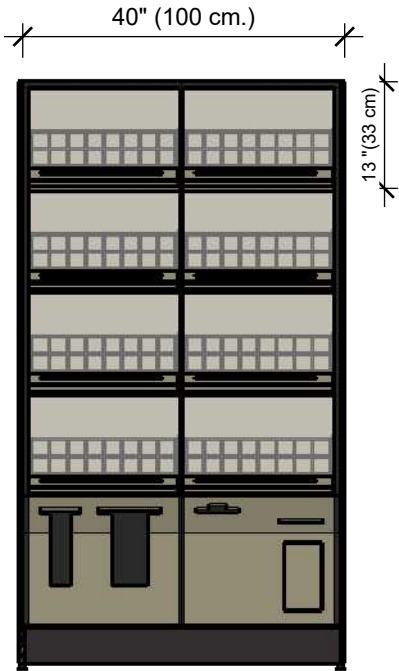

BAKERY SECTION

BREAD DRAWER DISPLAY | SELF BACK PULL DRAWERS WITH FRONT GLASS AND
OPTIONAL LIGHTS | GLOVES, BAG AND TONGS HOLDER

Item Code **BK004202**