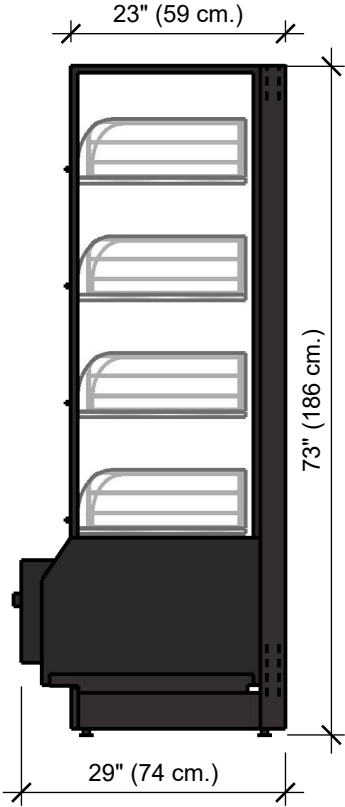

# BAKERY SECTION

GIBAM

BREAD DRAWER DISPLAY | SELF CLOSING DRAWERS WITH FRONT GLASS  
AND OPTIONAL LIGHTS | BAGS HOLDER DRAWER

Item Code **BK004200**

GIBAM