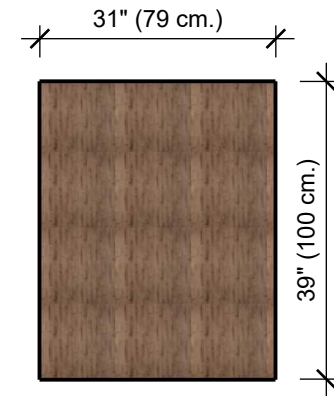

COUNTERS

GIBAM

WOODEN SERVICE COUNTER | METAL STRUCTURE | STAINLESS STEEL TOP
WITH SINK | WOODEN INNER SHELVES

Item Code **BK004509**

GIBAM