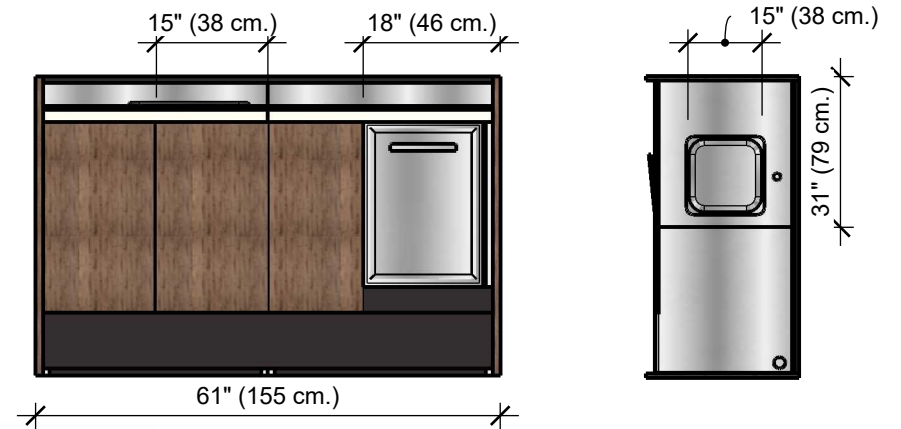

COUNTERS

GIBAM

WOODEN SERVICE COUNTER | METAL STRUCTURE | STAINLESS STEEL TOP
WITH SINK | WOODEN INNER SHELVES

Item Code **BK004509**

GIBAM