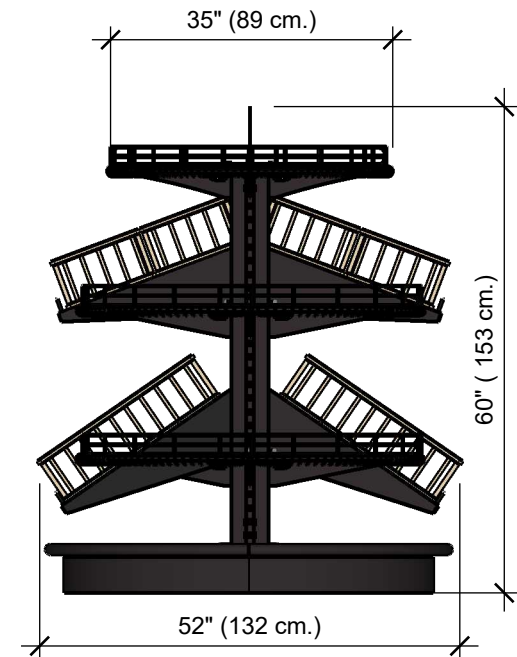

BAKERY SECTION

GIBAM

METAL STRUCTURE SHELVING SYSTEM / WIRE METAL BACK PANEL | WIRE METAL SHELVES |
TILTED WOODEN BASKETS / WIRE METAL DIVIDER AND FRONT STOPPER | SIGNAGE HOLDER

Item Code **BK004604**

GIBAM