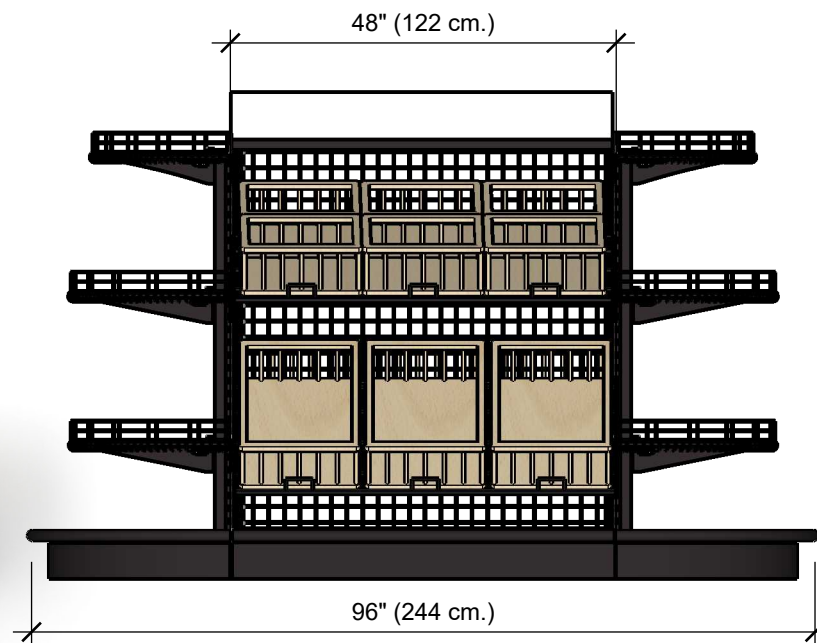

BAKERY SECTION

GIBAM

METAL STRUCTURE SHELVING SYSTEM / WIRE METAL BACK PANEL | WIRE METAL SHELVES |
TILTED WOODEN BASKETS / WIRE METAL DIVIDER AND FRONT STOPPER | SIGNAGE HOLDER

Item Code **BK004604**

GIBAM