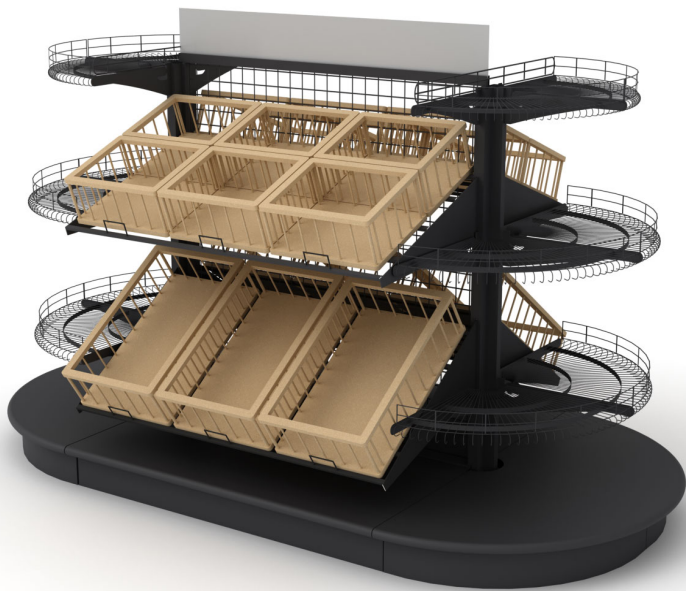

BAKERY SECTION

GIBAM

METAL STRUCTURE SHELVING SYSTEM / WIRE METAL BACK PANEL | WIRE METAL SHELVES |
TILTED WOODEN BASKETS / WIRE METAL DIVIDER AND FRONT STOPPER | SIGNAGE HOLDER

Item Code **BK004604**

GIBAM