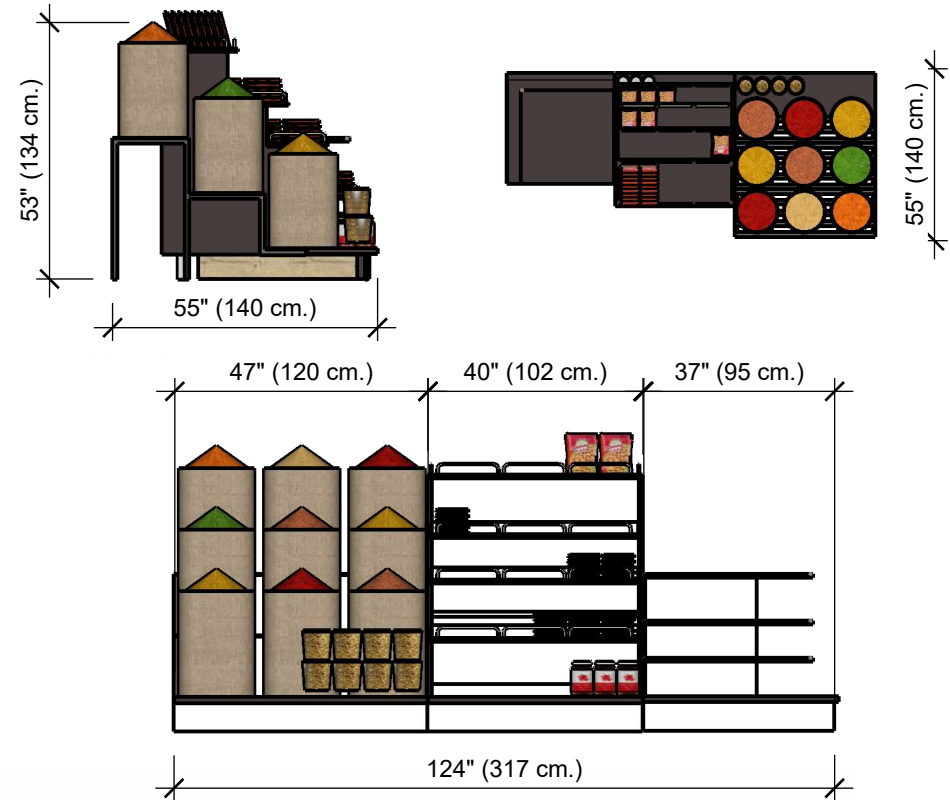

# BULK SECTION

GIBAM

BULK DISPLAY COUNTER | POSSIBILITY TO COMBINE IT WITH BL002403 SERVICE COUNTER AND BL002405 DISPLAY TABLE |  
WOODEN STRUCTURE | WOODEN BASE | WOODEN SHELVES

Item Code **BL002404**

GIBAM