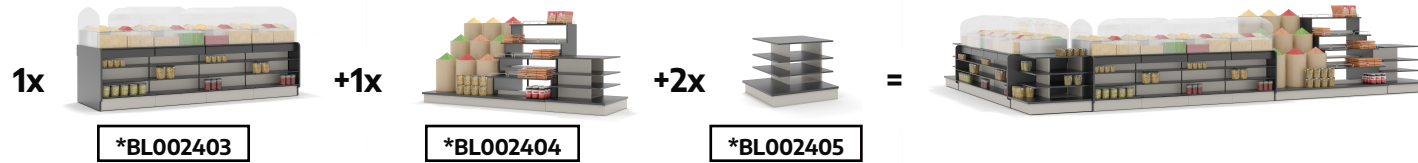

# BULK SECTION

GIBAM

BULK DISPLAY COUNTER | POSSIBILITY TO COMBINE IT WITH BL002403 SERVICE COUNTER AND BL002405 DISPLAY TABLE |  
WOODEN STRUCTURE | WOODEN BASE | WOODEN SHELVES

Item Code **BL002404**

GIBAM